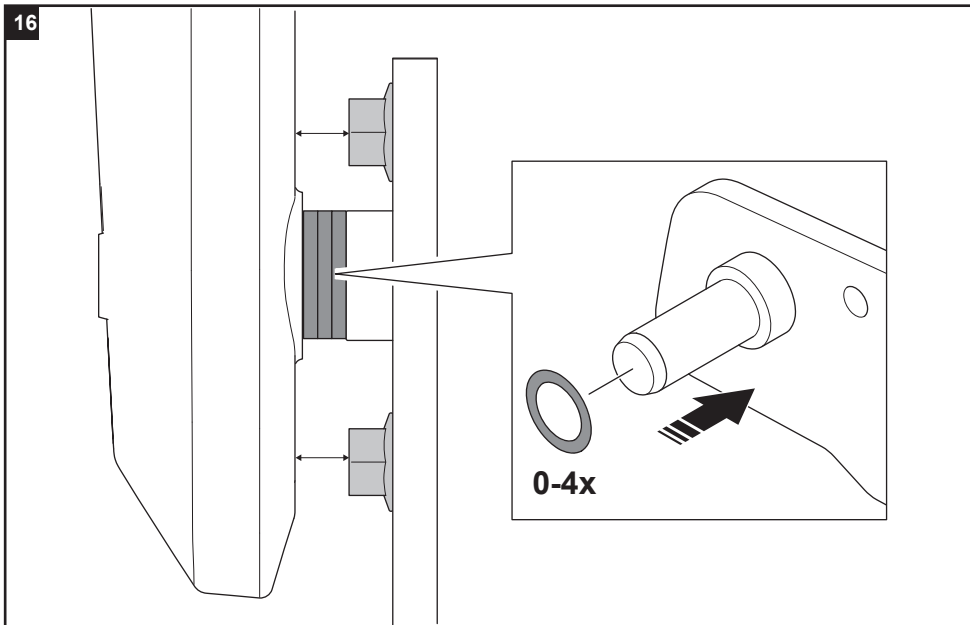

Quick Guide
WEIGHT KIT
PG 690 - 830

WEIGHT KIT - PG 690 - 830

WEIGHT KIT - PG 690 - 830

WEIGHT KIT - PG 690 - 830

WEIGHT KIT - PG 690 - 830

WEIGHT KIT - PG 690 - 830

www.husqvarnacp.com

536 16 12-01