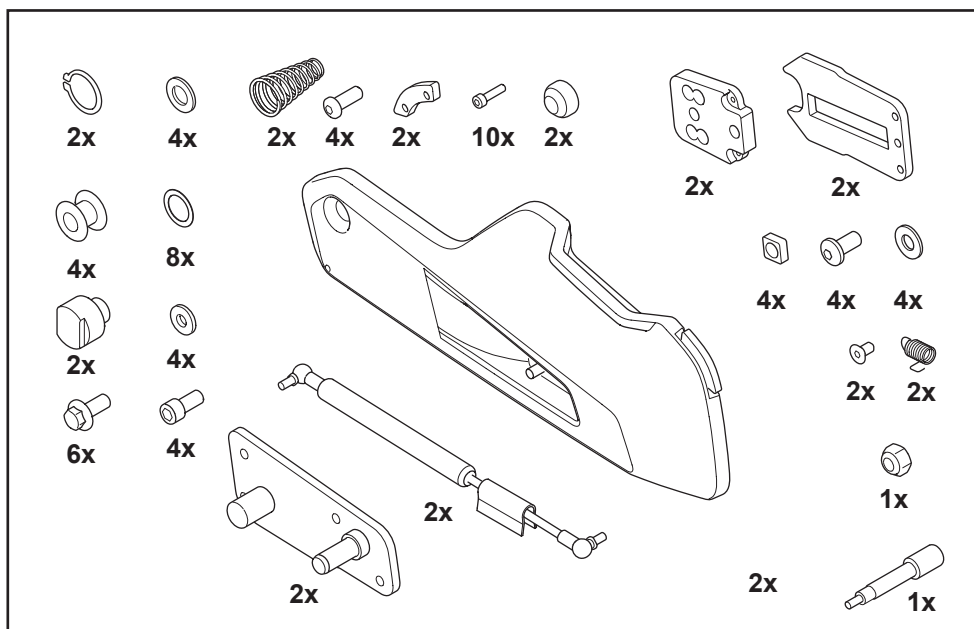

Quick Guide
WEIGHT KIT
PG 690 - 830

WEIGHT KIT - PG 690 - 830

WEIGHT KIT - PG 690 - 830

WEIGHT KIT - PG 690 - 830

WEIGHT KIT - PG 690 - 830

WEIGHT KIT - PG 690 - 830

www.husqvarnacp.com

536 16 12-01