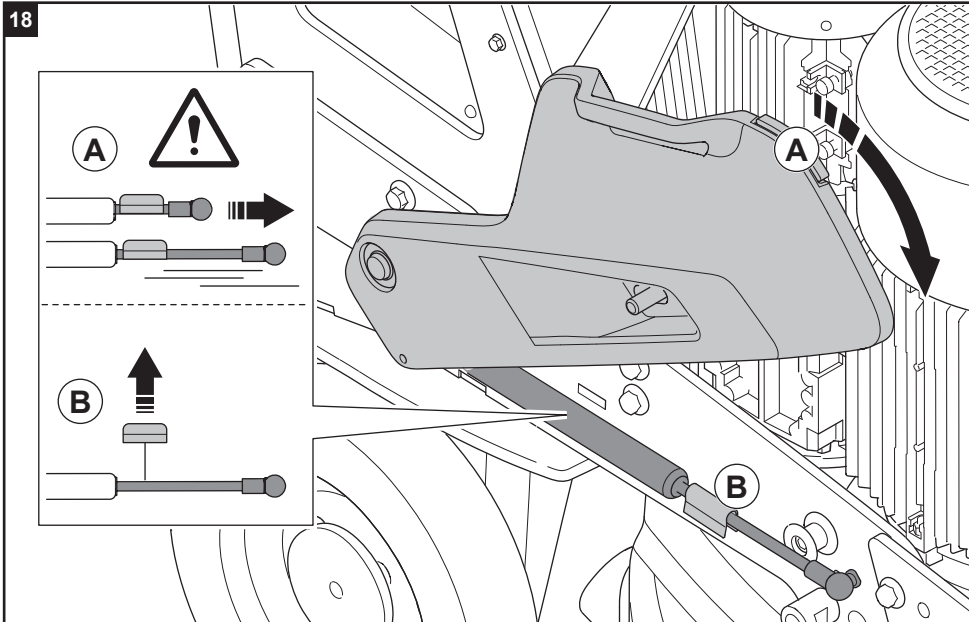

Quick Guide
WEIGHT KIT
PG 690 - 830

WEIGHT KIT - PG 690 - 830

WEIGHT KIT - PG 690 - 830

WEIGHT KIT - PG 690 - 830

WEIGHT KIT - PG 690 - 830

WEIGHT KIT - PG 690 - 830

www.husqvarnacp.com

536 16 12-01