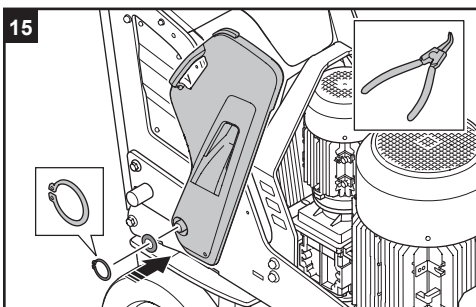

Quick Guide
WEIGHT KIT
PG 690 - 830

WEIGHT KIT - PG 690 - 830

WEIGHT KIT - PG 690 - 830

WEIGHT KIT - PG 690 - 830

WEIGHT KIT - PG 690 - 830

WEIGHT KIT - PG 690 - 830

www.husqvarnacp.com

536 16 12-01